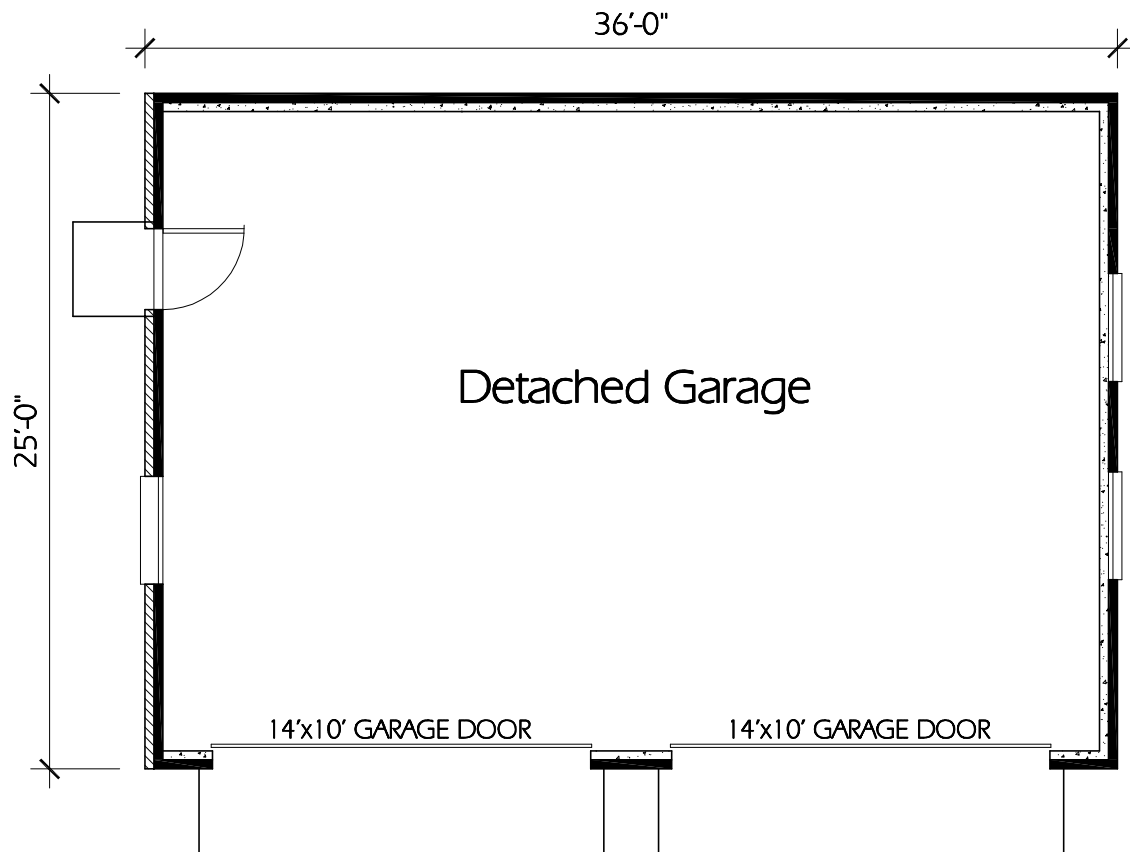

Garage 36'x25'

Garage 36'x25'
Version A

Hearthstone
Home Design
94 North 100 West - Bountiful, Utah 84010
Phone: (801) 298-2505 - Fax: (801) 298-3077
www.hearthstonedesign.com